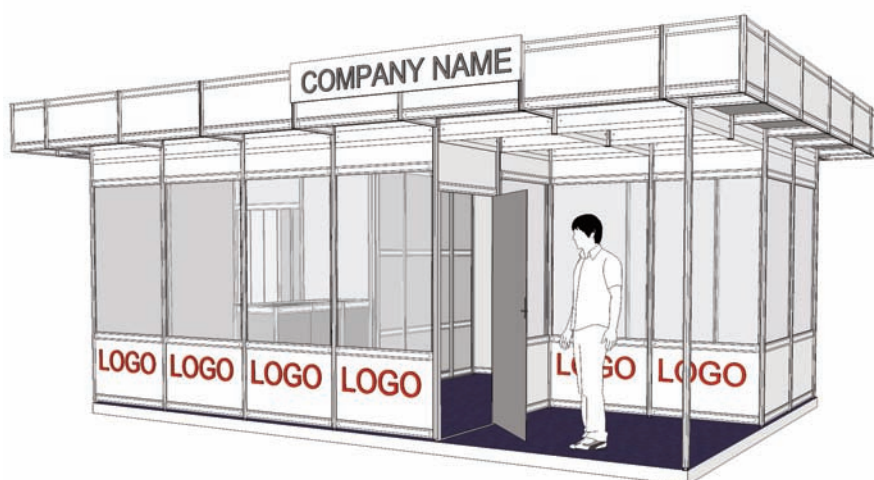

Renting Outdoor Customized Stand

The customized stand is built up based on a commonly agreed structure

The structures available:

- Modular structure
- Stage structure
- Ready built wooden lodge

*) personalized offer depending on area