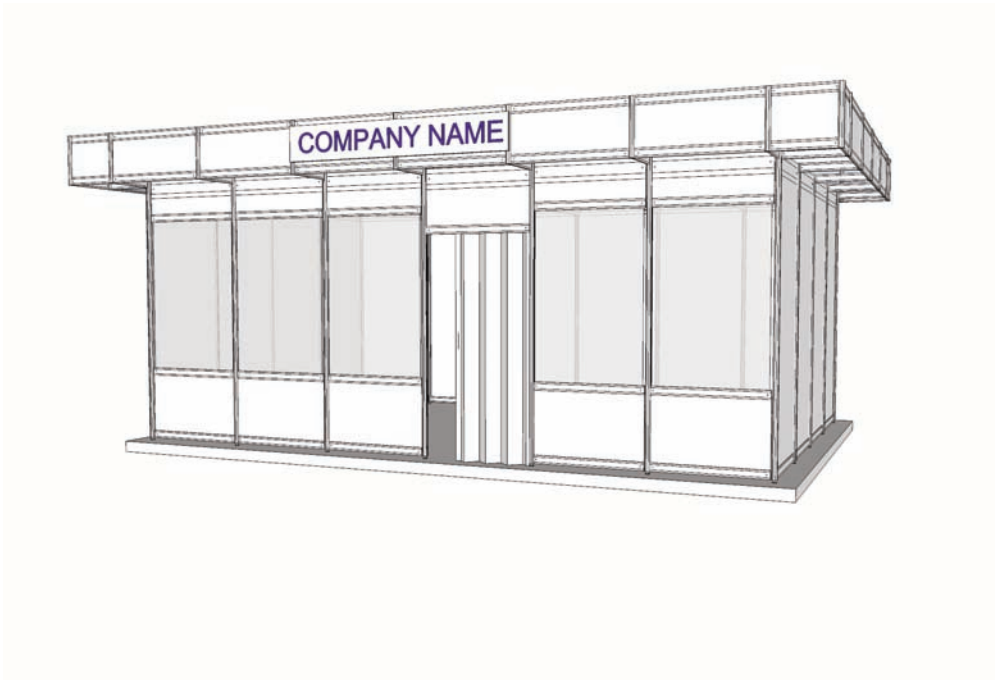

Cod: 01

Renting Indoor Standard Stand

- Walls on the outline (except the opened sides) from panels and modular structure (L panel = 1 m / H panel = 2,5 m / open H = 2,3 m)
- Carpet – one use only
- Fascia board with company name, on the open sides of the stand
- Electrical connection 230V/3kW.
- The stand also includes 1 sqm office (with 1 curtain, 1 panel, 1 clothes hanger).

Cod: 02

Renting Stand EXTRA

The equipment of this stand are the following:

- Walls on the outline (except the open sides) from panels and modular structure (L panou=1 m / H=3,5 m / H liber =2,3m)
- Single use carpet
- Office with folding door
- Table with 4 chairs
- Clothes hanger, trash bin
- Lighting system: spotlights
- Electrical connection 230V/3kW
- Full color print on adhesive paper

\*) personalized offer depending on area

**Cod: 05**

**Renting Stand PREMIUM**

The equipment of this stand are the following

- Building system: white double chipboard melamine
- White chipboard floor
- Round table with 4 chairs
- Full color print on adhesive paper
- White leaflets display
- Clothes hanger, trash bin
- Ornamental plants
- Electrical connection 230V/3kW

\*) personalized offer depending on area

Cod: 06

Renting Outdoor Standard Stand

- Walls on the outline, platform/stage, roof
- Carpet – one use only
- Fascia board with company name, on the main side of the booth
- Power panel 230V/3kW
- 1 table, 3 chairs, 1 garbage bin, 1 spotlights/4sqm, 1 plug
- The stand also includes 1 sqm office (with 1 curtain, 1 pannel, 1 clothes hanger)