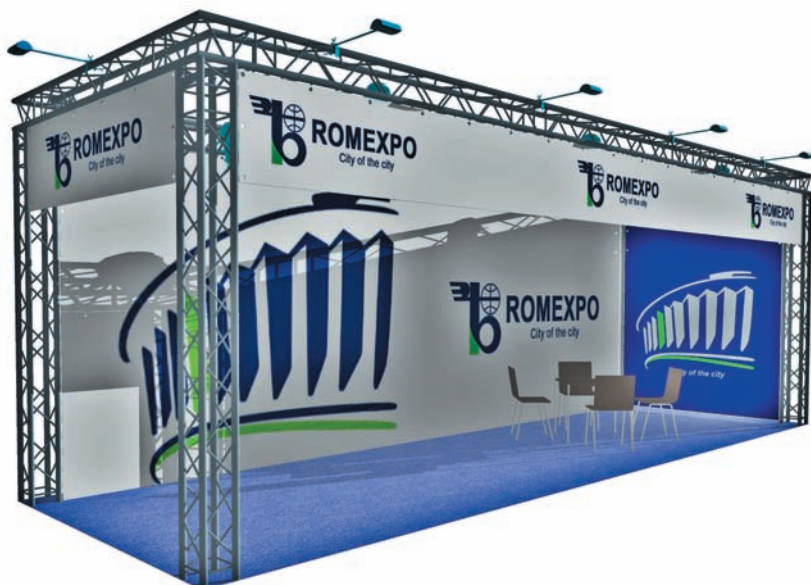

Cod: 03

Renting Stand ADVANTAGE

The equipment of this stand are the following:

- Building system: MSB modular structure
- Single use carpet
- Office with folding door
- Lighting system: reflectors
- Table with 4 chairs
- Clothes hanger, trash bin
- Graphics on the background banner
- Electrical connection 230V/3kW

*) personalized offer depending on area

Cod: 04