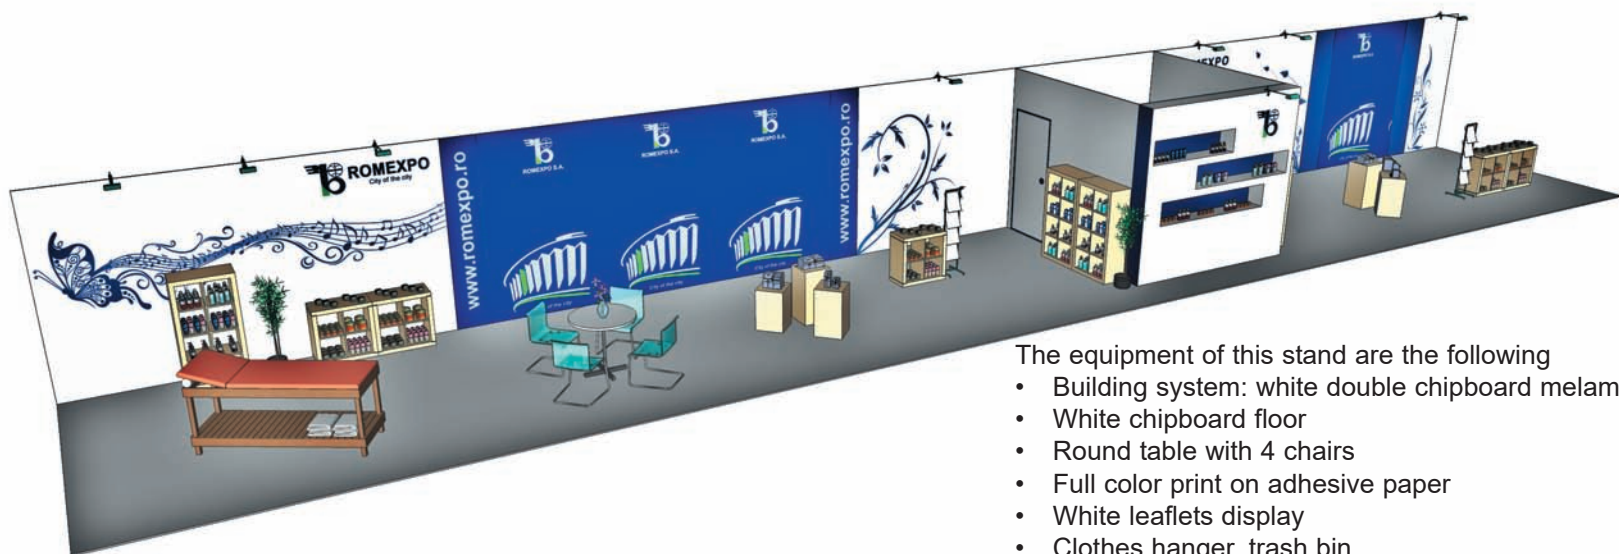

Cod: 01

Renting Indoor Standard Stand

- Walls on the outline (except the opened sides) from panels and modular structure (L panel = 1 m / H panel = 2,5 m / open H = 2,3 m)
- Carpet – one use only
- Fascia board with company name, on the open sides of the stand
- Electrical connection 230V/3kW.
- The stand also includes 1 sqm office (with 1 curtain, 1 panel, 1 clothes hanger).

Cod: 02

Renting Stand EXTRA

The equipment of this stand are the following:

- Walls on the outline (except the open sides) from panels and modular structure (L panou=1 m / H=3,5 m / H liber =2,3m)
- Single use carpet
- Office with folding door
- Table with 4 chairs
- Clothes hanger, trash bin
- Lighting system: spotlights
- Electrical connection 230V/3kW
- Full color print on adhesive paper

\*) personalized offer depending on area

**Cod: 05**

**Renting Stand PREMIUM**

The equipment of this stand are the following

- Building system: white double chipboard melamine
- White chipboard floor
- Round table with 4 chairs
- Full color print on adhesive paper
- White leaflets display
- Clothes hanger, trash bin
- Ornamental plants
- Electrical connection 230V/3kW

\*) personalized offer depending on area

Cod: 06

Renting Outdoor Standard Stand

- Walls on the outline, platform/stage, roof
- Carpet – one use only
- Fascia board with company name, on the main side of the booth
- Power panel 230V/3kW
- 1 table, 3 chairs, 1 garbage bin, 1 spotlights/4sqm, 1 plug
- The stand also includes 1 sqm office (with 1 curtain, 1 pannel, 1 clothes hanger)